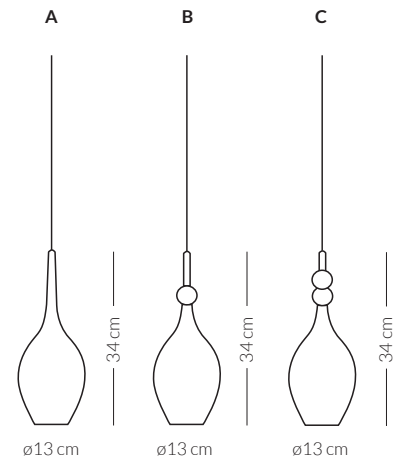

Type	Pendant
Product use	Indoor
Light source	<p><b>Light inside pendant</b> BULB G9 LED 220-240V 1,9W(25W) 50Hz 2700K, 204Lm <i>* Dimmable on demand</i></p> <p><b>Light on ceiling base or ceiling</b> BULB GU10 LED 220-240V 4,6W(50w) 50-60Hz 3000/4000K, 370-390Lm <i>* Dimmable on demand</i></p>
Hanging system	<p><b>Light inside pendant</b> Adjustable clear PVC cable or fabric covered cable</p> <p><b>Light on ceiling base or ceiling</b> Adjustable steel wire</p>
Glass finishes	Smooth or striped glass Clear, coloured (refer to colour sheet) or frosted finish
Ceiling base	Various dimensions and shapes, that will determine the number of pendants and lights if present Varnished or galvanic metal finish <i>* Wooden ceiling bases available on demand</i>