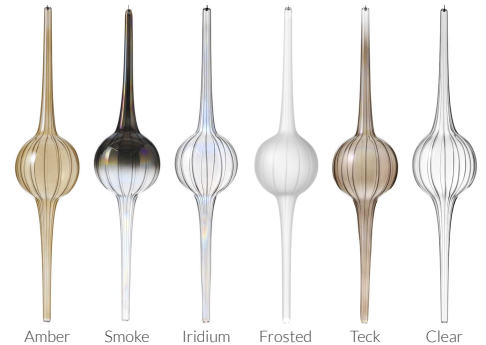

Type	Pendant
Product use	Indoor
Light source	<p><b>Light inside pendant</b> BULB G9 LED 220-240V 1,9W(25W) 50Hz 2700K, 204Lm <i>* Dimmable on demand</i></p> <p><b>Light on ceiling base or ceiling</b> BULB GU10 LED 220-240V 4,6W(50w) 50-60Hz 3000/4000K, 370-390Lm <i>* Dimmable on demand</i></p>
Hanging system	<p><b>Light inside pendant</b> Adjustable clear PVC cable or fabric covered cable</p> <p><b>Light on ceiling base or ceiling</b> Adjustable steel wire</p>
Glass finishes	Smooth or striped glass Clear, coloured (refer to colour sheet) or frosted finish
Ceiling base	Various dimensions and shapes, that will determine the number of pendants and lights if present Varnished or galvanic metal finish <i>* Wooden ceiling bases available on demand</i>

### Ceiling base finishes

### Glass colors