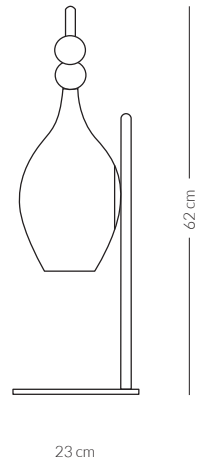

DAME

Type	Table Lamp
Product use	Indoor
Light source	Light inside pendant BULB G9 LED 220-240V 1,9W(25W) 50Hz 2700K, 204Lm <i>* Dimmable on demand</i>
Hanging system	Light inside pendant Metallic base
Glass finishes	Smooth or striped glass Clear, coloured (refer to colour sheet) or frosted finish
Ceiling base	Varnished or galvanic metal finish