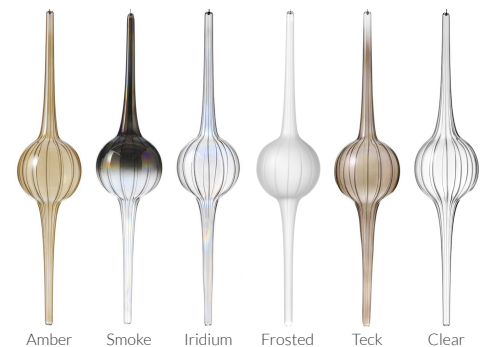

DAME

Type	Table Lamp
Product use	Indoor
Light source	Light inside pendant BULB G9 LED 220-240V 1,9W(25W) 50Hz 2700K, 204Lm <i>* Dimmable on demand</i>
Hanging system	Light inside pendant Metallic base
Glass finishes	Smooth or striped glass Clear, coloured (refer to colour sheet) or frosted finish
Ceiling base	Varnished or galvanic metal finish

Ceiling base finishes

Glass colors

Additional finishes for decorative elements