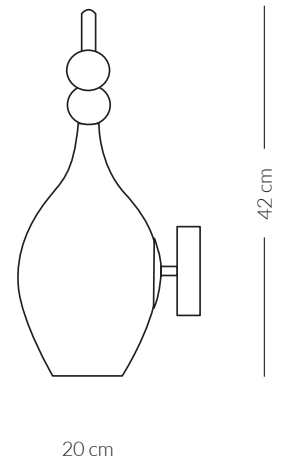

DAME

| | |
|----------------|---|
| Type | Wall Lamp |
| Product use | Indoor |
| Light source | Light inside pendant BULB G9 LED 220-240V 1,9W(25W) 50Hz 2700K, 204Lm <i>* Dimmable on demand</i> |
| Hanging system | Light inside pendant Wall fixing with bracket and metallic cover Ø 10 cm |
| Glass finishes | Smooth or striped glass Clear, coloured (refer to colour sheet) or frosted finish |
| Ceiling base | Varnished or galvanic metal finish |