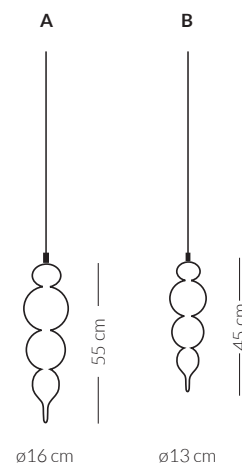

Type	Pendant
Product use	Indoor
Light source	<p><b>Light inside pendant</b>            BULB G9 LED 220-240V 1,9W(25W)            50Hz 2700K, 204Lm  <i>* Dimmable on demand</i></p> <p><b>Light on ceiling base or ceiling</b>            BULB GU10 LED 220-240V 4,6W(50w)            50-60Hz 3000/4000K, 370-390Lm  <i>* Dimmable on demand</i></p>
Hanging system	<p><b>Light inside pendant</b>            Adjustable clear PVC cable or fabric covered cable</p>
Glass finishes	Smooth or striped glass Clear, coloured (refer to colour sheet) or frosted finish
Ceiling base	<p>Various dimensions and shapes, that will determine the number of pendants and lights if present            Varnished or galvanic metal finish  <i>* Wooden ceiling bases available on demand</i></p>

### Glass colors