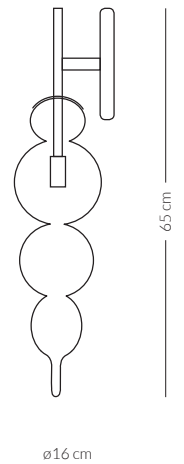

Type	Wall Lamp
Product use	Indoor
Light source	Light inside pendant BULB G9 LED 220-240V 1,9W(25W) 50Hz 2700K, 204Lm <i>* Dimmable on demand</i>
Hanging system	Light inside pendant Wall fixing with bracket and metallic cover Ø 10 cm
Glass finishes	Smooth or striped glass Clear, coloured (refer to colour sheet) or frosted finish
Ceiling base	Varnished or galvanic metal finish