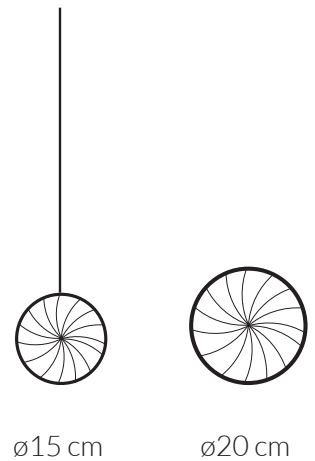

Type	Pendant
Product use	Indoor
Light source	<b>Light inside pendant</b> LIGHTS ONLY ON CEILING PLATE  <b>Light on ceiling base or ceiling</b> BULB GU10 LED 220-240V 4,6W(50w) 50-60Hz 3000/4000K, 370-390Lm <i>* Dimmable on demand</i>
Hanging system	<b>Light on ceiling base or ceiling</b> Adjustable steel wire
Glass finishes	Smooth or striped glass Clear, coloured (refer to colour sheet) or frosted finish
Ceiling base	Various dimensions and shapes, that will determine the number of pendants and lights if present Varnished or galvanic metal finish <i>* Wooden ceiling bases available on demand</i>