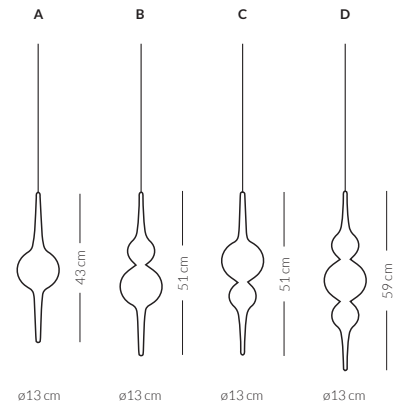

Type	Pendant
Product use	Indoor
Light source	<p>Light inside pendant BULB G9 LED 220-240V 1,9W(25W) 50Hz 2700K, 204Lm <i>* Dimmable on demand</i></p> <p>Light on ceiling base or ceiling BULB GU10 LED 220-240V 4,6W(50w) 50-60Hz 3000/4000K, 370-390Lm <i>* Dimmable on demand</i></p>
Hanging system	<p>Light inside pendant Adjustable clear PVC cable or fabric covered cable</p> <p>Light on ceiling base or ceiling Adjustable steel wire</p>
Glass finishes	Smooth or striped glass Clear, coloured (refer to colour sheet) or frosted finish
Ceiling base	Various dimensions and shapes, that will determine the number of pendants and lights if present Varnished or galvanic metal finish <i>* Wooden ceiling bases available on demand</i>