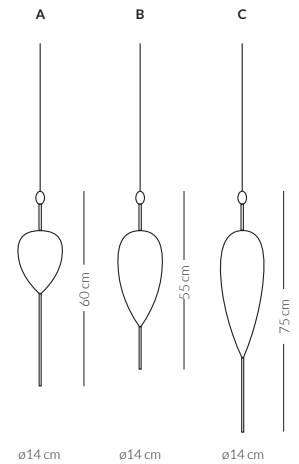

Type	Pendant
Product use	Indoor
Light source	<p><b>Light inside pendant</b> BULB G9 LED 220-240V 1,9W(25W) 50Hz 2700K, 204Lm <i>* Dimmable on demand</i></p> <p><b>Light on ceiling base or ceiling</b> BULB GU10 LED 220-240V 4,6W(50w) 50-60Hz 3000/4000K, 370-390Lm <i>* Dimmable on demand</i></p>
Hanging system	<p><b>Light inside pendant</b> Adjustable clear PVC cable or fabric covered cable</p> <p><b>Light on ceiling base or ceiling</b> Adjustable steel wire</p>
Glass finishes	Smooth or striped glass Clear, coloured (refer to colour sheet) or frosted finish
Ceiling base	Various dimensions and shapes, that will determine the number of pendants and lights if present Varnished or galvanic metal finish <i>* Wooden ceiling bases available on demand</i>

### Glass colors