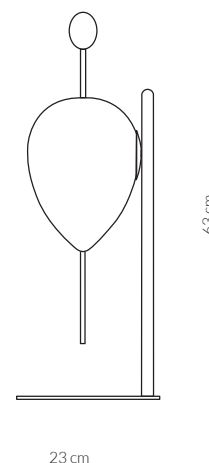

LAGOON

Type	Table Lamp
Product use	Indoor
Light source	Light inside pendant BULB G9 LED 220-240V 1,9W(25W) 50Hz 2700K, 204Lm <i>* Dimmable on demand</i>
Hanging system	Light inside pendant Metallic base
Glass finishes	Smooth or striped glass Clear, coloured (refer to colour sheet) or frosted finish
Ceiling base	Varnished or galvanic metal finish