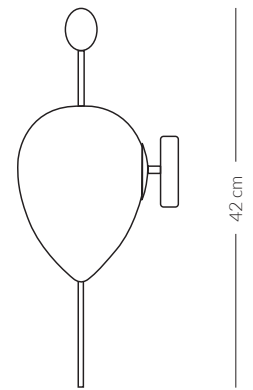

LAGOON

Type	Wall Lamp
Product use	Indoor
Light source	Light inside pendant BULB G9 LED 220-240V 1,9W(25W) 50Hz 2700K, 204Lm <i>* Dimmable on demand</i>
Hanging system	Light inside pendant Wall fixing with bracket and metallic cover Ø 10 cm
Glass finishes	Smooth or striped glass Clear, coloured (refer to colour sheet) or frosted finish
Ceiling base	Varnished or galvanic metal finish

23 cm

Ceiling base finishes

Glass colors