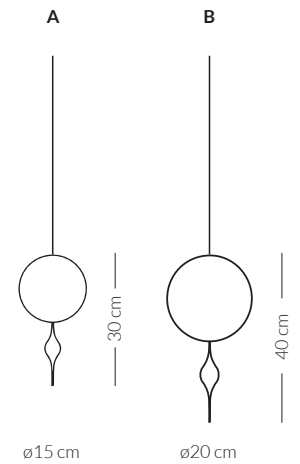

Type	Pendant
Product use	Indoor
Light source	<p>Light inside pendant BULB G9 LED 220-240V 1,9W(25W) 50Hz 2700K, 204Lm <i>* Dimmable on demand</i></p> <p>Light on ceiling base or ceiling BULB GU10 LED 220-240V 4,6W(50w) 50-60Hz 3000/4000K, 370-390Lm <i>* Dimmable on demand</i></p>
Hanging system	<p>Light inside pendant Adjustable clear PVC cable or fabric covered cable</p> <p>Light on ceiling base or ceiling Adjustable steel wire</p>
Glass finishes	Smooth or striped glass Clear, coloured (refer to colour sheet) or frosted finish
Ceiling base	Various dimensions and shapes, that will determine the number of pendants and lights if present Varnished or galvanic metal finish <i>* Wooden ceiling bases available on demand</i>