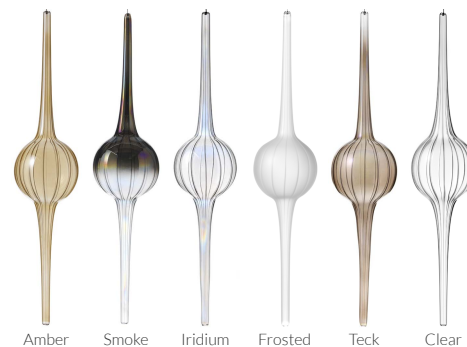

Type	Table Lamp
Product use	Indoor
Light source	<b>Light inside pendant</b> BULB G9 LED 220-240V 1,9W(25W) 50Hz 2700K, 204Lm <i>* Dimmable on demand</i>
Hanging system	<b>Light inside pendant</b> Metallic base
Glass finishes	Smooth or striped glass Clear, coloured (refer to colour sheet) or frosted finish
Ceiling base	Varnished or galvanic metal finish

#### Ceiling base finishes

#### Glass colors