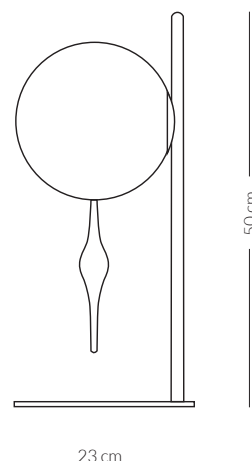

Type	Table Lamp
Product use	Indoor
Light source	<b>Light inside pendant</b> BULB G9 LED 220-240V 1,9W(25W) 50Hz 2700K, 204Lm <i>* Dimmable on demand</i>
Hanging system	<b>Light inside pendant</b> Metallic base
Glass finishes	Smooth or striped glass Clear, coloured (refer to colour sheet) or frosted finish
Ceiling base	Varnished or galvanic metal finish