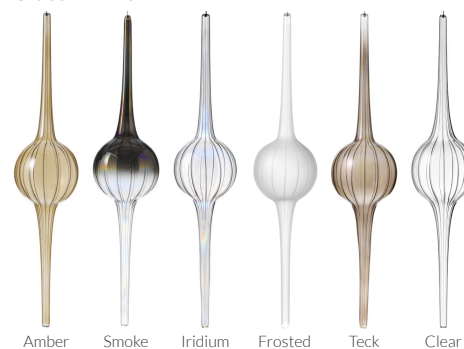

Type	Wall Lamp
Product use	Indoor
Light source	<b>Light inside pendant</b> BULB G9 LED 220-240V 1,9W(25W) 50Hz 2700K, 204Lm <i>* Dimmable on demand</i>
Hanging system	<b>Light inside pendant</b> Wall fixing with bracket and metallic cover Ø 10 cm
Glass finishes	Smooth or striped glass Clear, coloured (refer to colour sheet) or frosted finish
Ceiling base	Varnished or galvanic metal finish

#### Ceiling base finishes

#### Glass colors