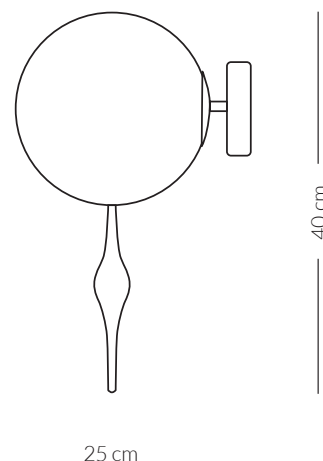

Type	Wall Lamp
Product use	Indoor
Light source	<b>Light inside pendant</b> BULB G9 LED 220-240V 1,9W(25W) 50Hz 2700K, 204Lm <i>* Dimmable on demand</i>
Hanging system	<b>Light inside pendant</b> Wall fixing with bracket and metallic cover Ø 10 cm
Glass finishes	Smooth or striped glass Clear, coloured (refer to colour sheet) or frosted finish
Ceiling base	Varnished or galvanic metal finish