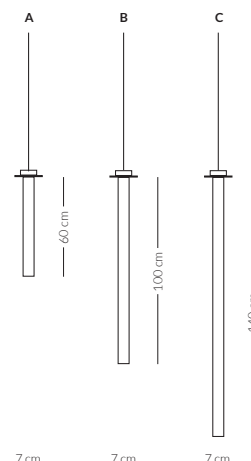

# SKYLINE

Type	Pendant
Product use	Indoor
Light source	<b>Light on base</b> BULB GU10 LED 220-240V 4,6W(50w) 50-60Hz 3000/4000K, 370-390Lm <i>* Dimmable on demand</i>
Hanging system	<b>Light inside pendant</b> Adjustable clear PVC cable or fabric covered cable
Glass finishes	Smooth glass Clear, coloured (refer to colour sheet) or frosted finish
Ceiling base	Various dimensions and shapes, that will determine the number of pendants and lights if present Varnished or galvanic metal finish <i>* Wooden ceiling bases available on demand</i>